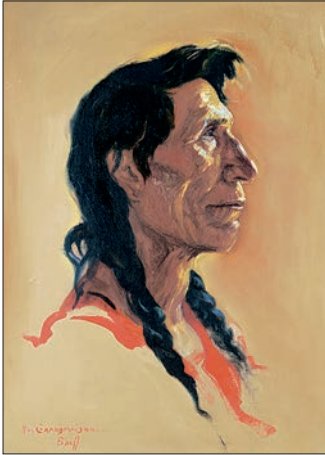

035 Nicholas de Grandmaison
John Hunter, Stoney from Morley oil on board
$15,000/20,000 23.25x17 in. / 59x43 cm.